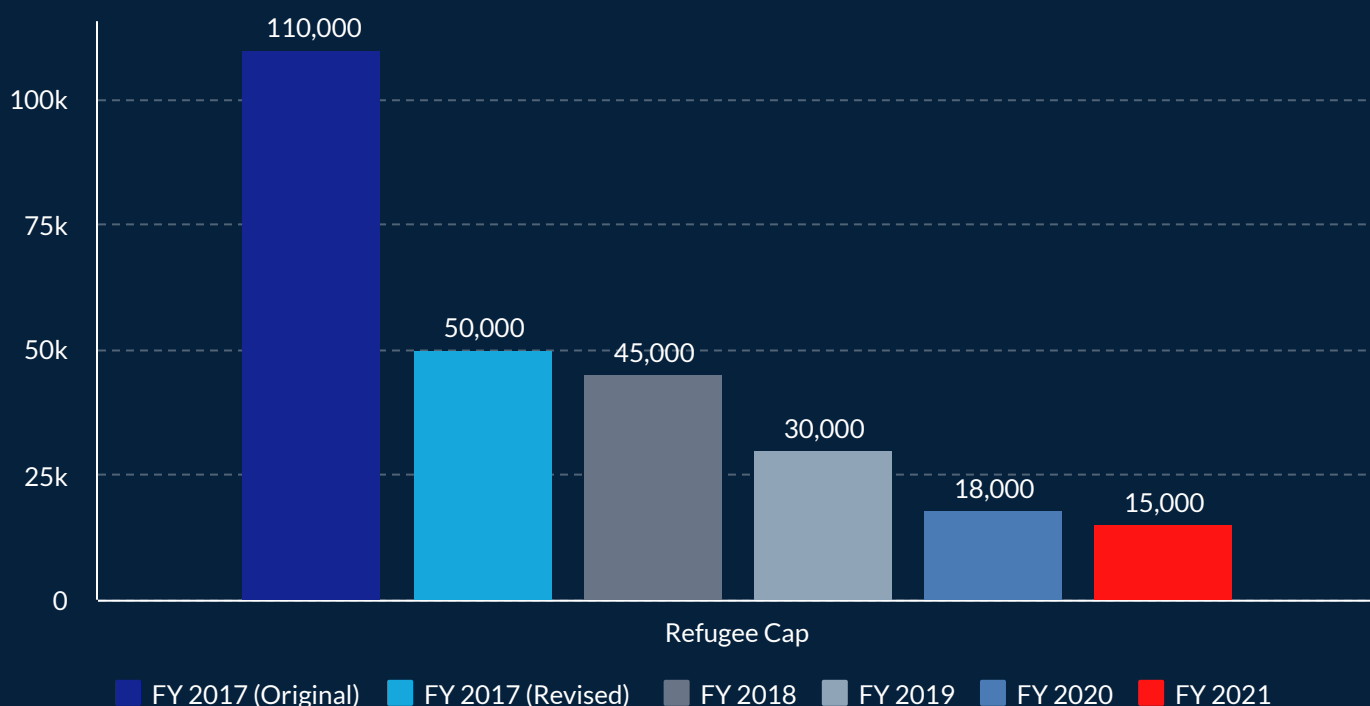

Fiscal Year 2021 Refugee Ceiling

FY2021's refugee ceiling marks a historic low for our nation's resettlement program.

Refugee Admission Ceiling

Admission numbers historically were broken down by **geographic regions**.

Last year and this year, they were based on **categories that are very restrictive**.

Religious persecution	5,000
Iraqis who assisted the U.S.	4,000
Northern Triangle countries	1,000
Others	5,000
Total	15,000

Refugee Admissions by Category

There were **26 million** refugees in the world at the end of 2019.

16,000 refugees represents the U.S. taking in just **.06%** of the refugees in the world.

15,000 refugee admissions is the lowest Presidential Determination in the history of the U.S. Refugee Program.