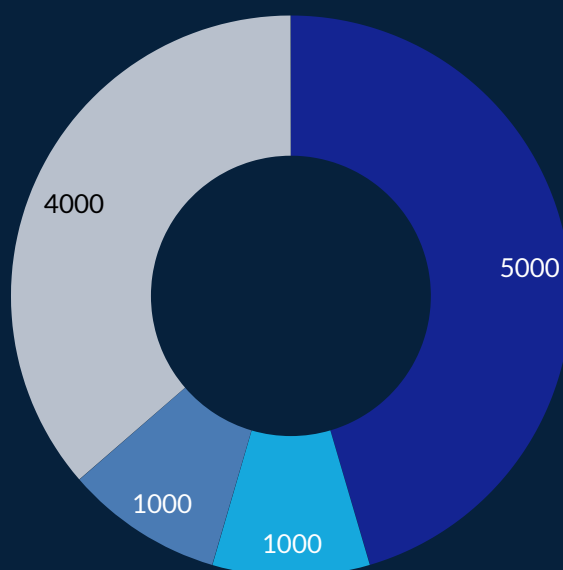

Fiscal Year 2021 Refugee Ceiling

FY2021's refugee ceiling marks a historic low for our nation's resettlement program.

Refugee Admission Ceiling

Admission numbers historically were broken down by **geographic regions**.

Last year and this year, they were based on **categories that are very restrictive**.

Religious persecution	5,000
Iraqis who assisted the U.S.	4,000
Northern Triangle countries	1,000
Others	5,000
Total	15,000

Refugee Admissions by Category

There were **26 million** refugees in the world at the end of 2019.

16,000 refugees represents the U.S. taking in just **.06%** of the refugees in the world.

15,000 refugee admissions is the lowest Presidential Determination in the history of the U.S. Refugee Program.