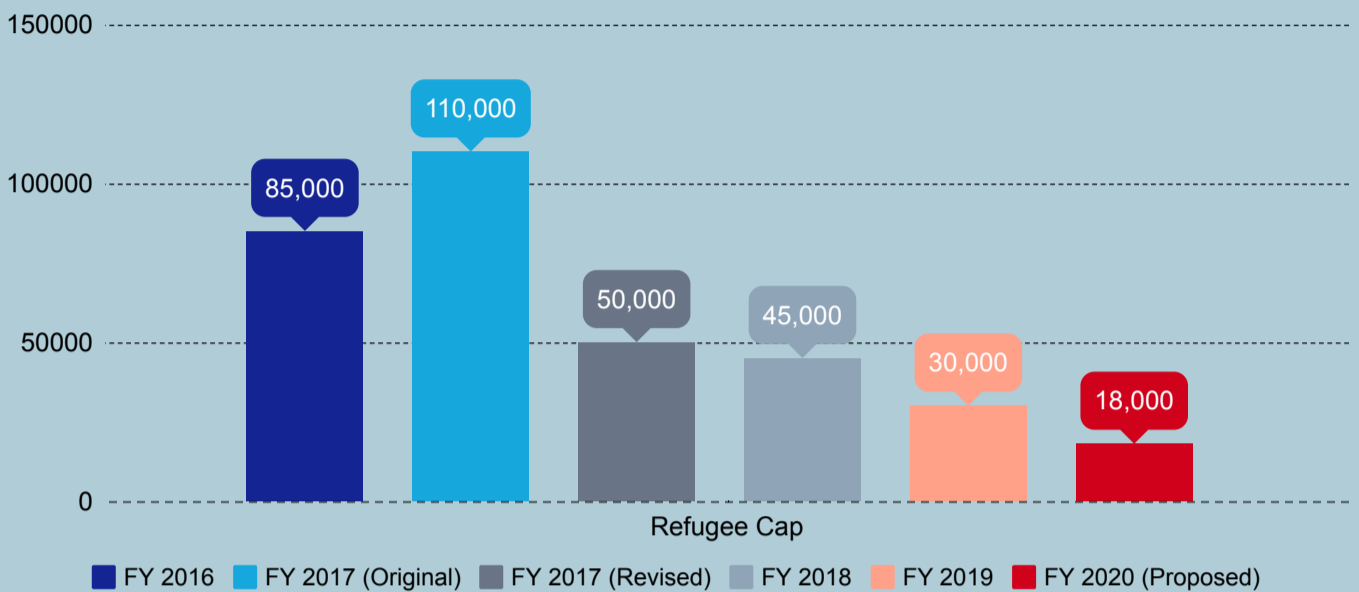

FY 2020 Refugee Ceiling

The U.S. weakens its protection of the persecuted

Refugee Admission Ceiling

Presidential Determination

*Often far fewer refugees are actually resettled than allowed by the ceiling.

Admission numbers historically were broken down by geographic regions.

For the first time, they will be based on categories.

About **25.9 million** refugees existed worldwide in 2019.

More than half are **children**.

18,000 refugee admissions would represent **.072%** of the refugees in the world.

The U.S. is currently in the **longest economic growth** in its history.

Of the 25 countries that resettled refugees in 2018, the U.S. ranked **14th** relative to GDP.