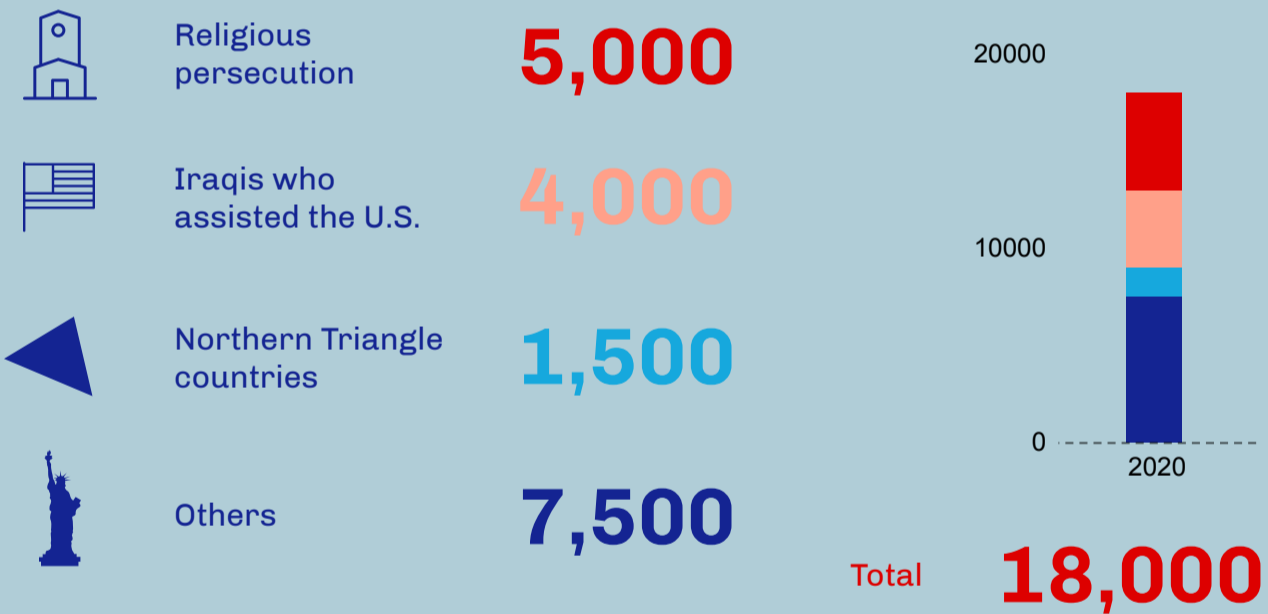

FY 2020 Refugee Ceiling

The U.S. weakens its protection of the persecuted

Refugee Admission Ceiling

Presidential Determination

*Often far fewer refugees are actually resettled than allowed by the ceiling.

Admission numbers historically were broken down by geographic regions.

For the first time, they will be based on categories.

About **25.9 million** refugees existed worldwide in 2019.

More than half are **children**.

18,000 refugee admissions would represent **.072%** of the refugees in the world.

The U.S. is currently in the **longest economic growth** in its history.

Of the 25 countries that resettled refugees in 2018, the U.S. ranked **14th** relative to GDP.